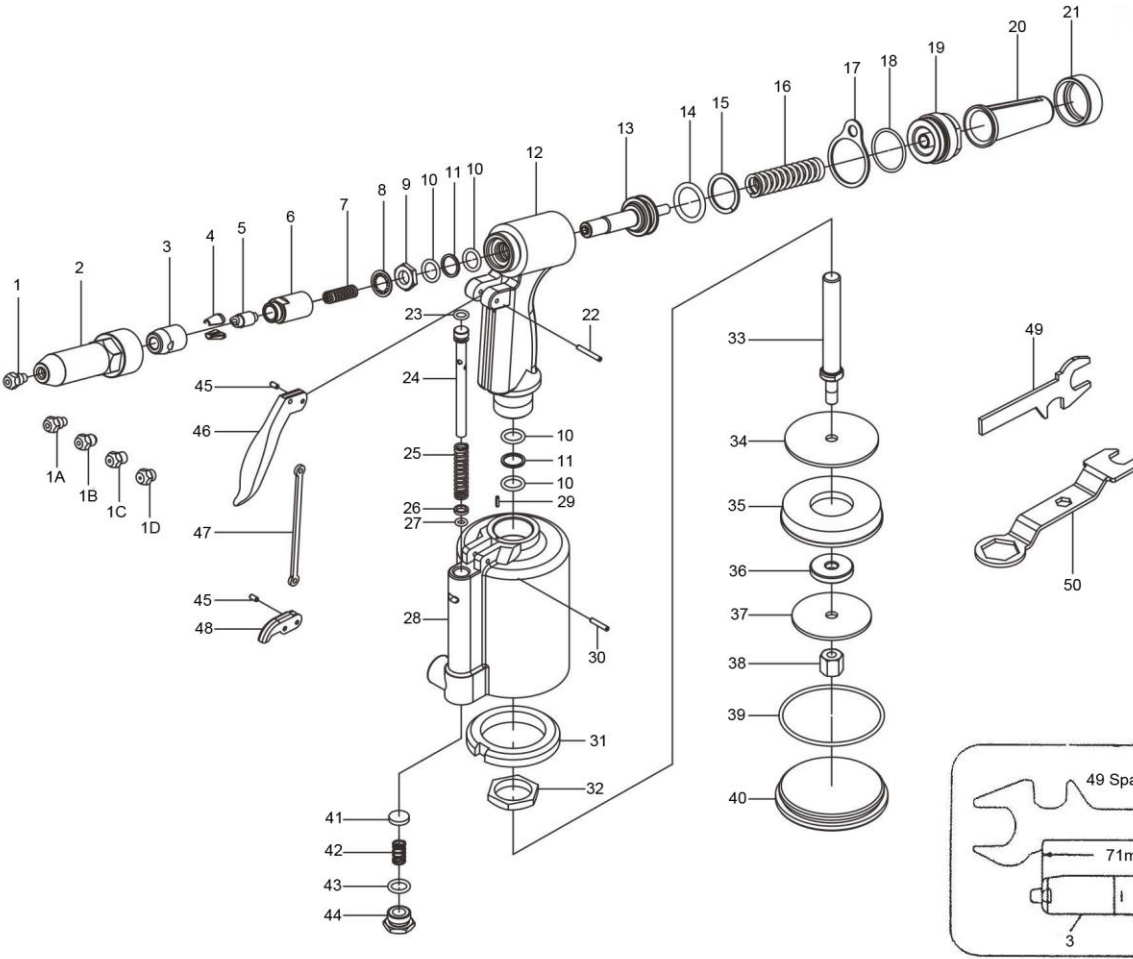

AHR-101 **GAV** HAVALI POP PERÇİN

Item No.	Description	Q'ty	Item No.	Description	Q'ty
1	NOSEPIECE	1	24	PUSHER VALVE	1
1A	NOSEPIECE 3/16"	1	25	SPRING VALVE	1
1B	NOSEPIECE 5/32"	1	26	COLLAR VALVE	1
1C	NOSEPIECE 1/8"	1	27	O-RING	1
1D	NOSEPIECE 3/32"	1	28	CYLINDER	1
2	FRAME HEAD	1	29	SPRING PIN	1
3	JAW CASE, FRONT	1	30	SPRING PIN, LEVER	1
4	JAW	2	31	RUBBER CUSHION	1
5	JAW PUSHER	1	32	LOCK NUT, FRAME	1
6	JAW CASE, REAR	1	33	STEM, AIR PISTON	1
7	SPRING, JAW PUSHER	1	34	PLATE, LARGE	1
8	CASE WASHER RINGS	1	35	PISTON RING	1
9	LOCK NUT	1	36	WASHER	1
10	O-RING	4	37	PLATE, SMALL	1
11	BACKUP RING	2	38	LOCK NUT, PISTON	1
12	FRAME	1	39	O-RING	1
13	PISTON ASS'Y	1	40	CAP, CYLINDER	1
14	O-RING	1	41	VALVE	1
15	BACKUP RING	1	42	SPRING VALVE	1
16	SPRING	1	43	O-RING	1
17	HANGING CLIP	1	44	CAP VALVE	1
18	O-RING	1	45	SPRING PIN, TRIGGER	2
19	FRAME CAP	1	46	TRIGGER	1
20	SAFETY CAP	1	47	TRIGGER ROD	1
21	NUT FRAME CAP	1	48	TRIGGER LEVER	1
22	SPRING PIN, LEVER	1	49	SPANNER GAUGE	1
23	O-RING	1	50	SPANNER	1